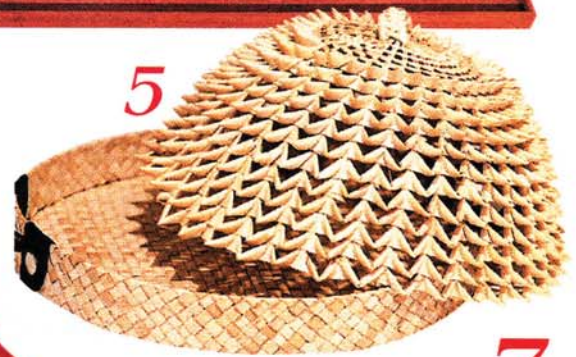

Entertain outdoors in style with these colourful finds

At Port Elliot, Shop 5, 33 North Tce, Port Elliot 8554 3924 5 Palm leaf food cover and base, \$35, Maison Blanc Homewares, Shop 1, 213 Unley Rd, Malvern 8373 0547 6 Launch stools, \$229 each, Outdoors On Parade, 51 The Parade, Norwood 8362 8822 7 Salsa tea towel, \$8.95, Template @ Port Elliot, Shop 2, 33 North Tce, Port Elliot 8554 1999 8 Ramsø parasols, \$19.95, IKEA, 397 Sir Donald Bradman Drive, Adelaide Airport 8154 4532, www.ikea.com.au 9 Garden lanterns, \$15.small, \$20./large, Maison Blanc Homewares, Shop 1, 33 Unley Rd, Malvern 8373 0547 10 SunnyLIFE Avalon floor cushion, \$79.95, SunnyLIFE Esperence throw cushion, \$44.95, Outdoors On Parade, 51 The Parade, Norwood 8362 8822