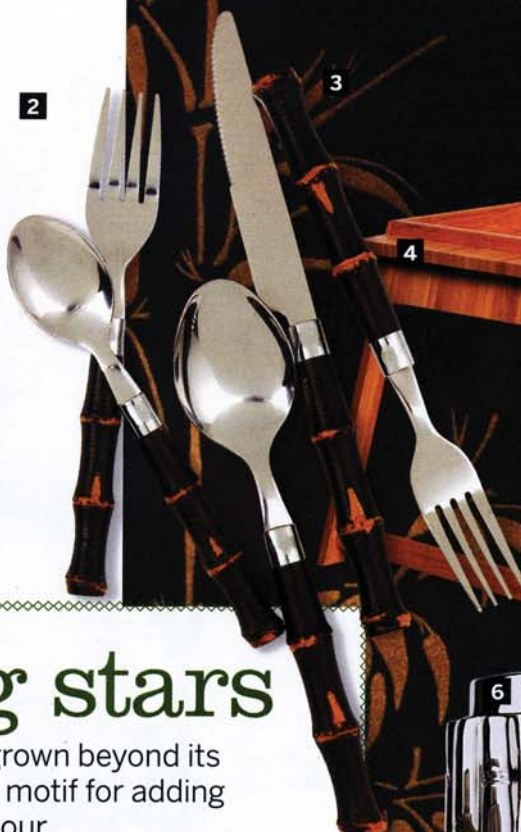

Shooting stars

Bamboo's appeal has fast grown beyond its eco credentials. It's just the motif for adding a touch of resort-style glamour.

1 Lattice clay vase, $65, Have You Met Miss Jones; (02) 8339 0777 or www.haveyoumetmissjones.com.au. **2** Bamboo five-piece cutlery set, $52, Pigott's Store; (02) 9362 8119 or www.pigotts.com.au. **3** Bowie Wong Winter wallpaper in Dark Olive & Gold, $206/10.5m roll, Porter's Paints; 1800 656 664 or www.porterspains.com. **4** Bamboo tray table, $70, SunnyLife; (03) 9421 6325 or www.sunnylife.com.au. **5** Rialto aluminium table lamp with basket-weave shade, $765, Emac & Lawton; (02) 9700 0188 or www.emac-lawton.com.au. **6** Bamboo brass canister in Shiny Nickel, $150/pair, Emac & Lawton. **7** Baksana cotton-bamboo hand towel, $21, and bath towel, $50, in Sand, both Whiteport; 1300 203 401 or www.whiteport.com.au. **8** Silver Bamboo nickel-plated photo frames, from $25/each, Alfresco Emporium; (02) 9972 9999 or www.alfrescoemporium.com.au. **9** Tonga bamboo and water-hyacinth armchair, $265, Equator Homewares; (02) 9571 5000 or www.equatorhomewares.com.