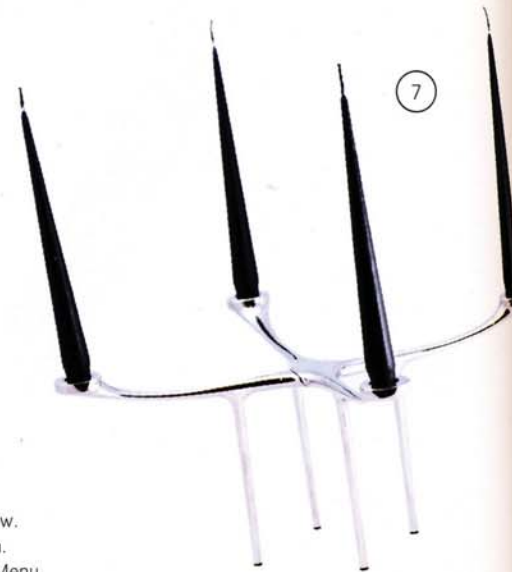

Retail

THERAPY

"Party time"

1. Lacquer Serving Tray in Eggnog $49.95 from SunnyLIFE www.sunnylife.com.au | 2. Sandwich Tray by Whitelaw & Moss $119.95 from Table Culture 08 9380 6233 | 3. Ethos Arabesque Melamine Divided Platter $14.95 from www.cambur.com.au | 4. Ethos Arabesque Midnight Savoury Tray $19.95 from www.cambur.com.au | 5. Lacquer Bamboo Fruit Bowl in Eggnog $89.95 from SunnyLIFE www.sunnylife.com.au | 6. Waterford Clarendon Ruby Martini Glasses $229.95 (pair) from Table Culture 08 9380 6233 | 7. Menu Candelabra $395.00 from Table Culture 08 9380 6233 | 8. Melamine Miami Side Plate $8.95 from SunnyLIFE www.sunnylife.com.au | 9. Melamine Miami Serving Tray $39.95 from SunnyLIFE www.sunnylife.com.au | 10. Circlewear Mystic Opitcher $34.95 from www.cambur.com.au | 11. Whitehill Mouse Cocktail Pick $79.95 for a set of six from Table Culture 08 9380 6233