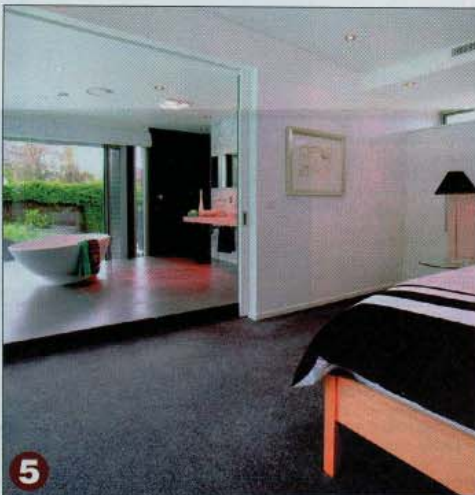

◀ BAMBOO TOOTHBRUSH HOLDER From $19.95 SUNNYLIFE