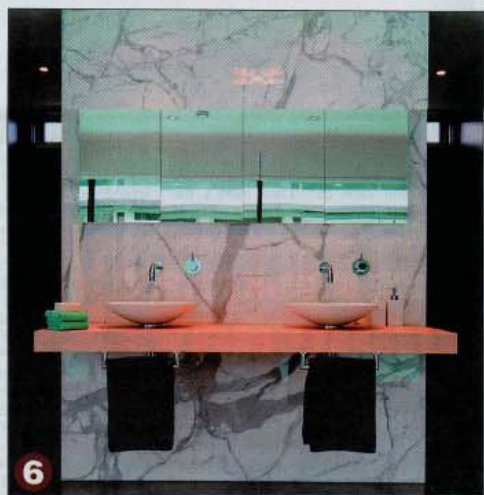

◀ BAMBOO TOOTHBRUSH HOLDER From $19.95 SUNNYLIFE