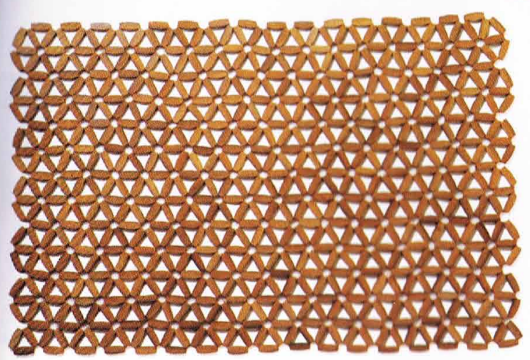

Just the thing for casual outdoor entertaining, the bamboo Table Caddy is very handy. For more information: www.sunnylife.com.au

Whether setting the table for the family or a dinner party, use bamboo placemats. For more information: www.sunnylife.com.au