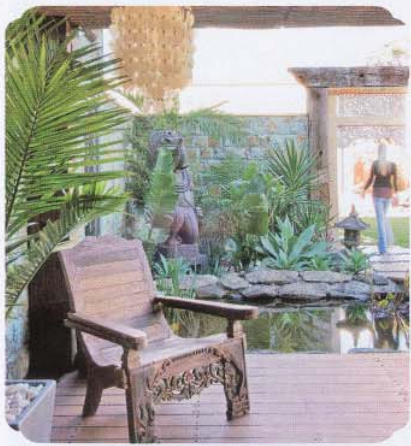

Sailored fit

With tips and decorating details to give your outdoor space personality, here's how to make the look work

formal

White cyclamen **pot plant**, \$18, **mossy pot**, \$12, Susan Avery.

Elegant **chrome tray**, \$119, Geneviève Lethu.

Willow four-person **picnic basket set**, \$49.99, Mitre 10.

native

Deck chair in Red & White Classic Stripe, \$139.95, Sunnyslife.

Tralart duo **coffee set**, \$100, Lola et Moi.

Blomus 'Nido' **bird feeder**, \$184, Createc.